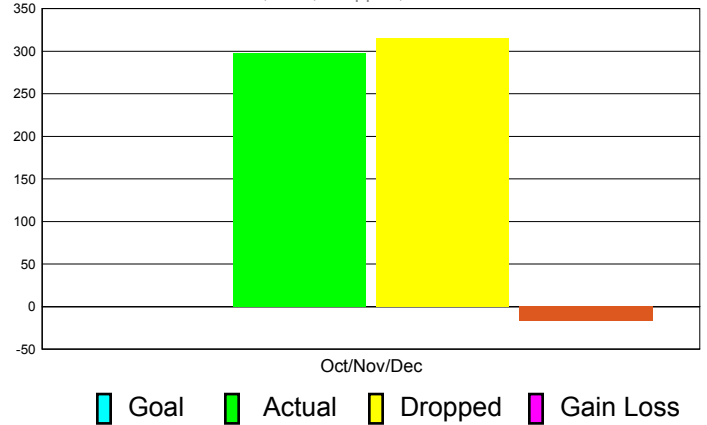

Membership Results 2011-2012

Goal, New, Dropped, Gain/Loss